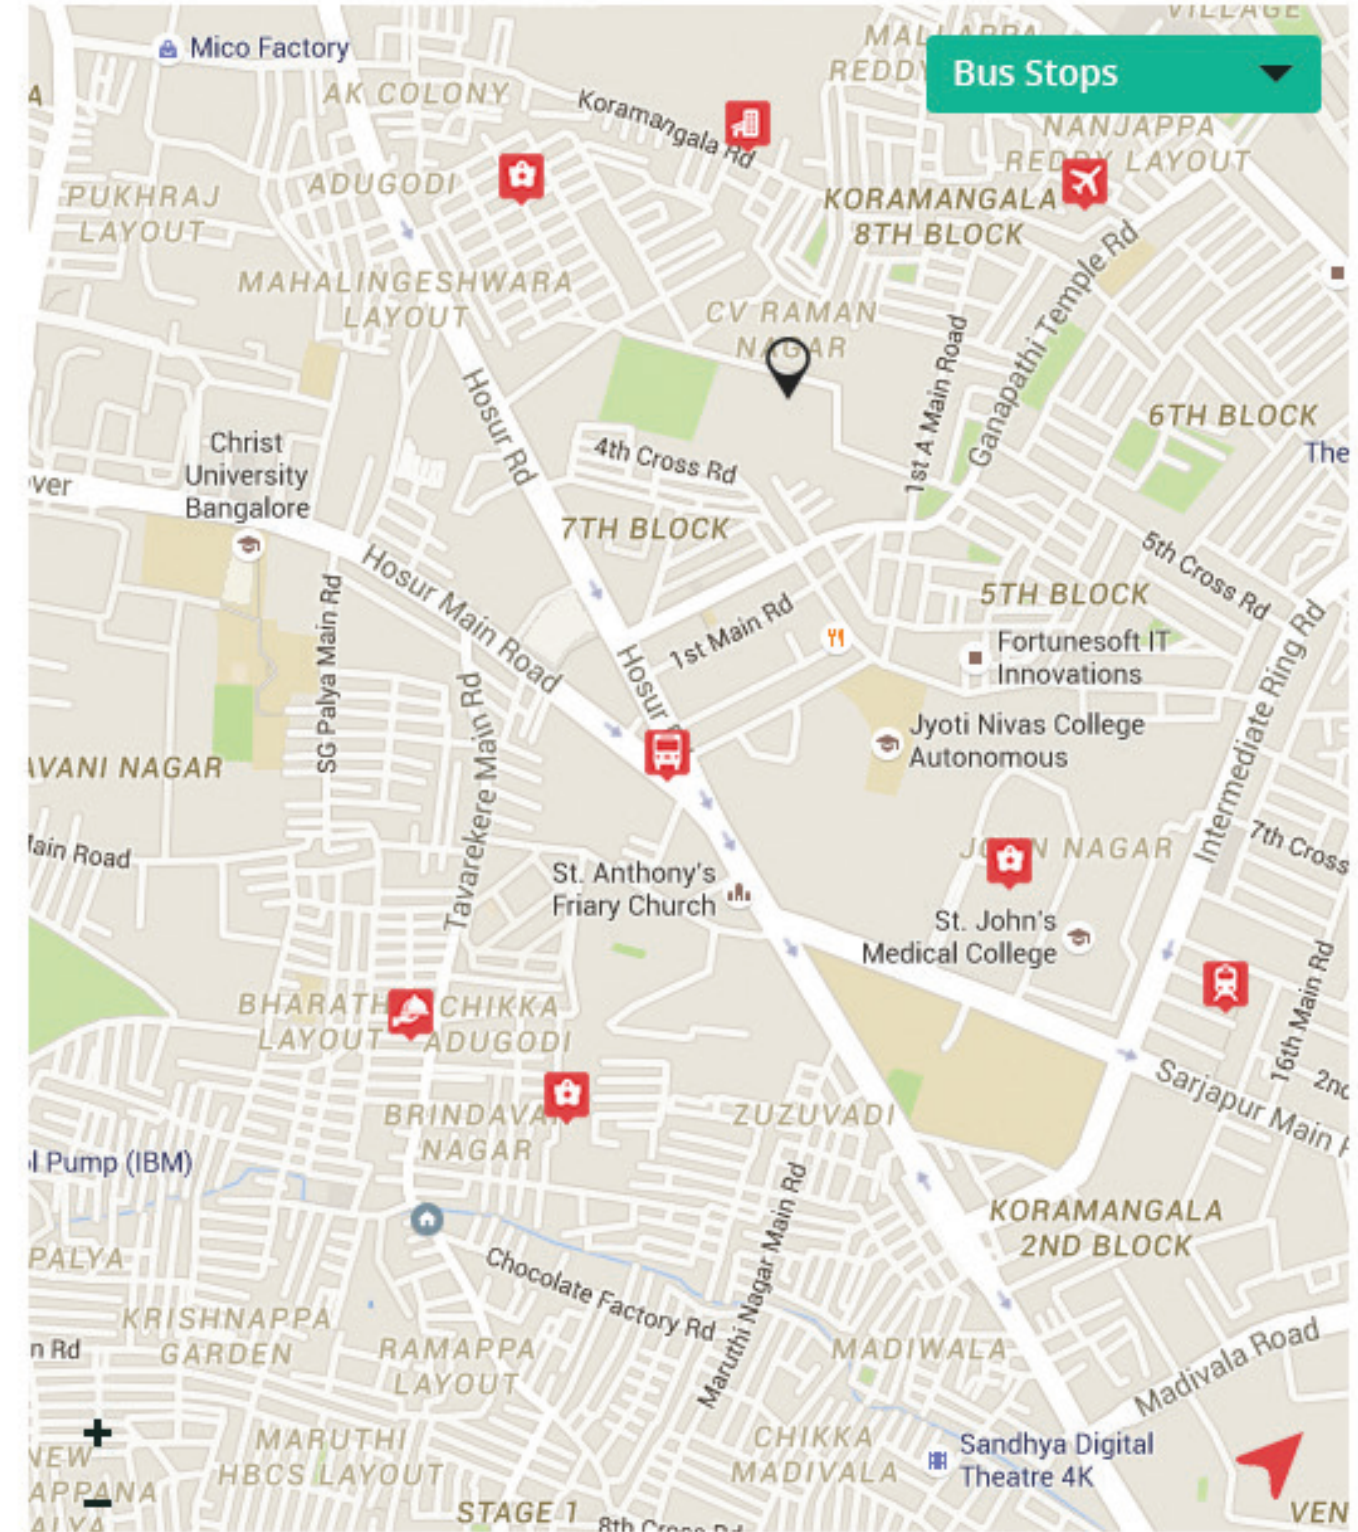

Elevators

2. Data Enterprise Protection Server

The screenshot displays the Data Enterprise Protection Server console. On the left is a dark sidebar with navigation options: Home (red), Action, View, Help, Archive Manager, Storage (with sub-items: All Stores, All Store Groups, Disk Storage, Cloud Storage, Taps Storage), Local Plans, Saved Configurations, and Remote Computer. The main content area is titled 'Data Enterprise Protection Server' and features a storage overview section with a donut chart showing a total of 7.5 GB. The chart is divided into four segments: Disk Storage (3.4 GB), Network Drive (2.3 GB), Removable Disk (1.0 GB), and LTFS Drive (300 MB). To the right of the chart is a line graph showing data usage over time from January to November, with a peak of 800 MB in July. Below the storage overview are three tabs: 'Archive Manager' (selected), 'Checkup Report', and 'Actions'. The 'Archive Manager' tab contains three sections: 'Storage' (explaining storage devices and locations), 'Local Plans' (explaining protection plans for local data), and 'Remote Computers' (explaining remote clients). The 'Actions' panel on the right lists various system management tasks such as 'About Enterprise Protection Server', 'Edit License Keys', 'Save System Recovery Environment', 'Importing Settings', 'User Preferences', 'View', 'Refresh', 'Properties', and 'Help'.