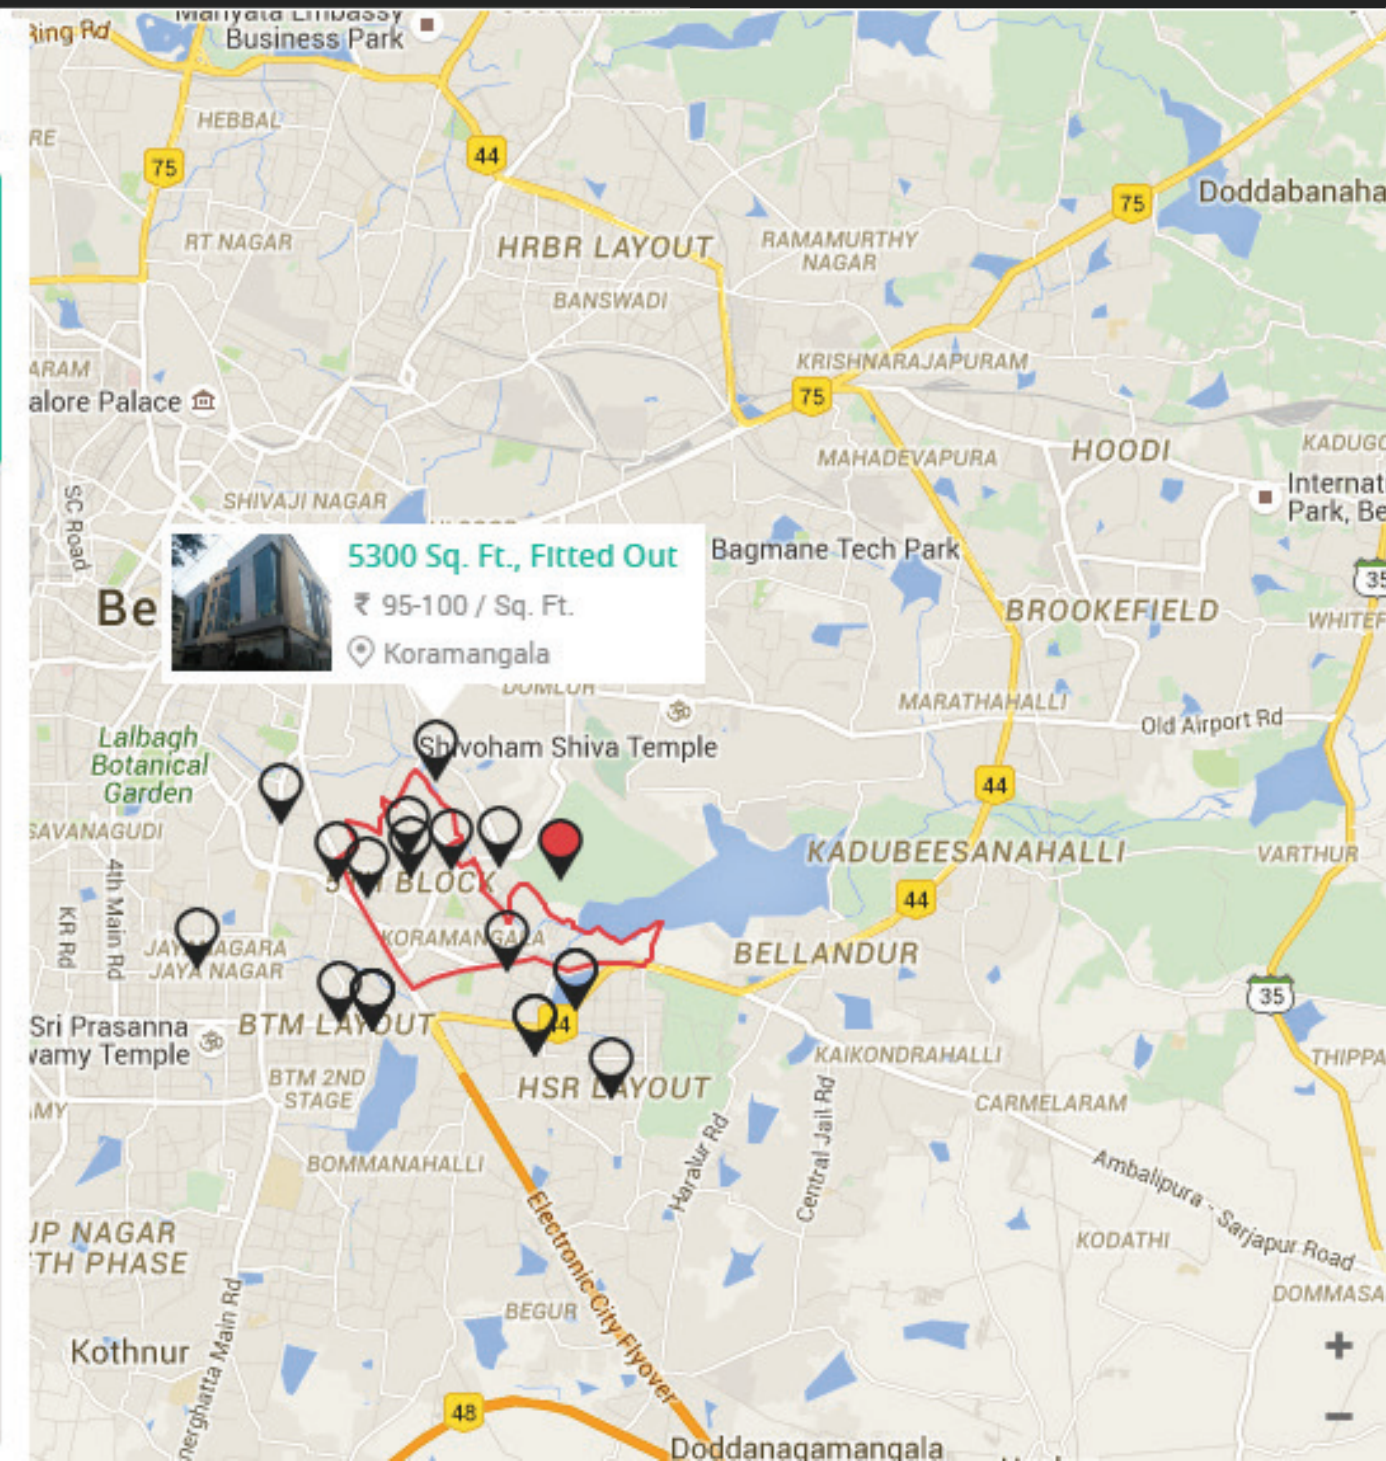

☰ 21 RESULTS (13 Nearby)

★ SHORTLISTS (1)

ENQUIRE

34000 Sq. Ft., Warm Shell

📍 Koramangala, Bangalore, Karnataka   New Sale

🏢 Standalone Office Building   Ready To Move

Last Updated: 10 Feb 2016 (ID: 216008282)   ☆