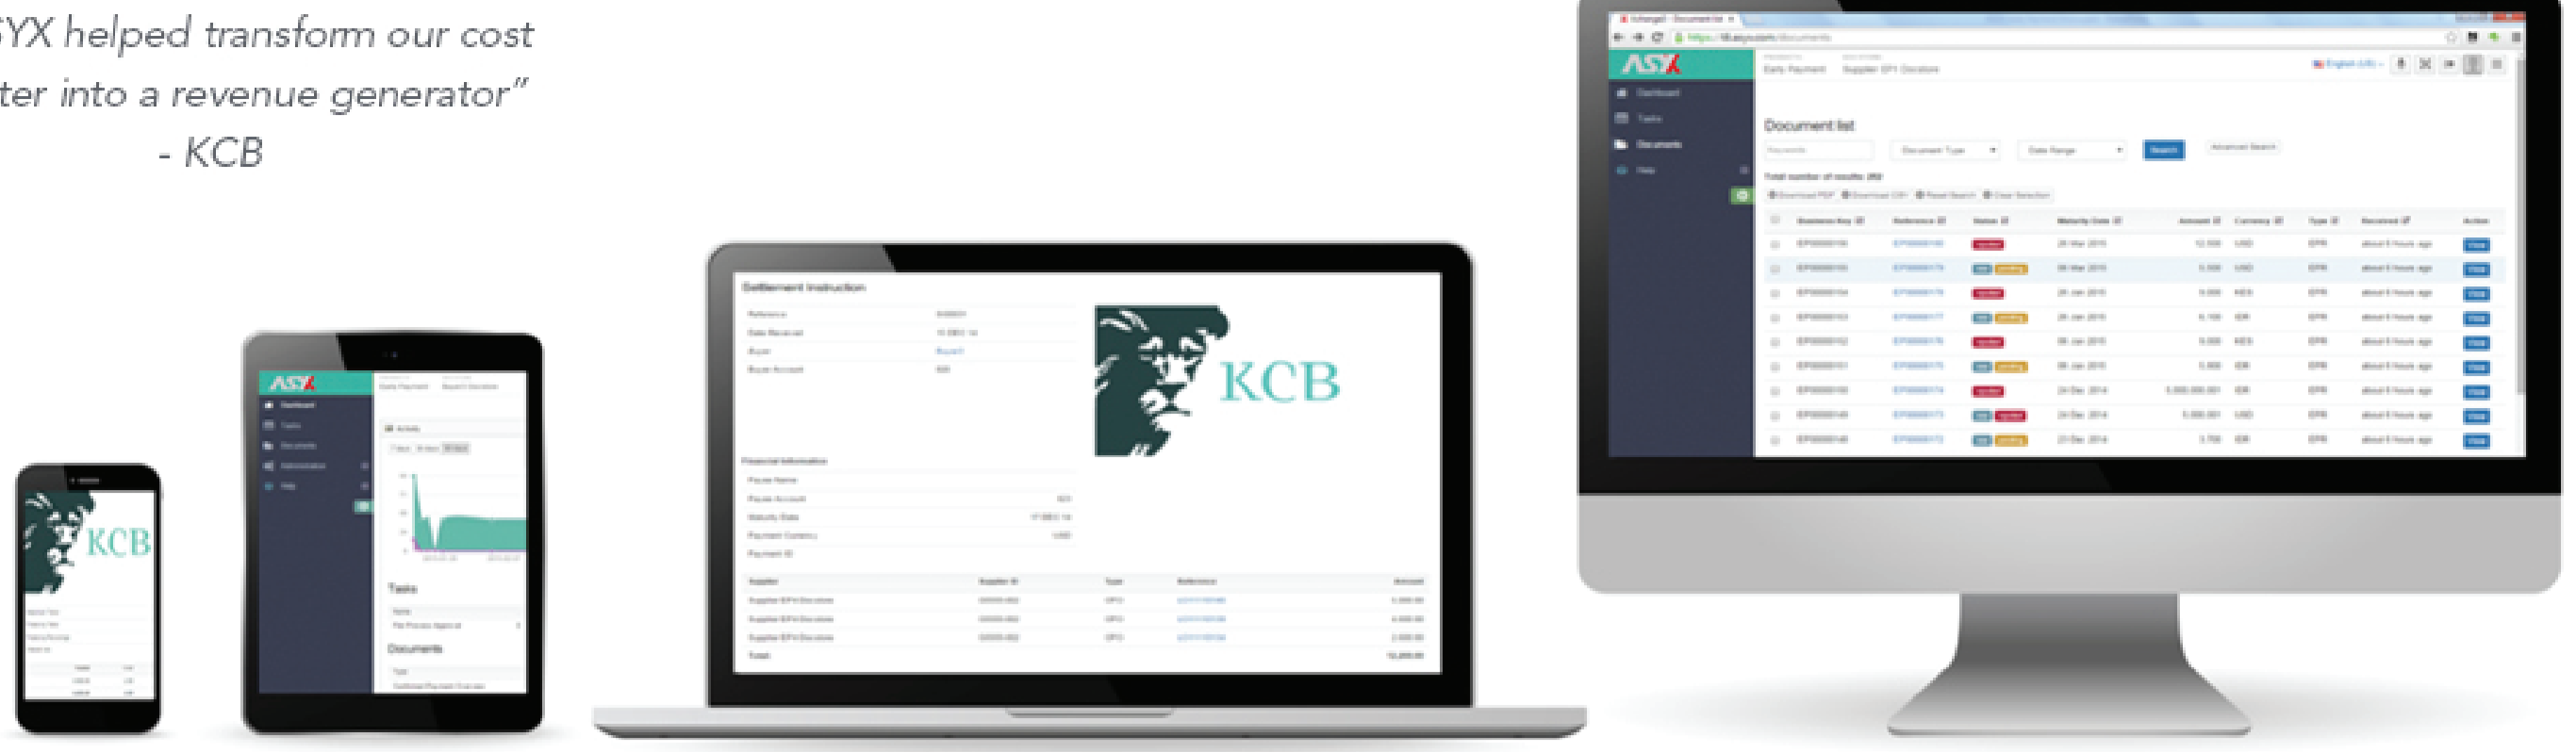

"ASYX helped transform our cost center into a revenue generator"
- KCB

Better Supply Chain Finance

The #1 supply chain finance platform to power your enterprise.

[FREE DEMO](#)

Optimize Cash Flow to Grow Your Business

Get paid faster or buy yourself time to pay.

Expertise

Industry leaders in supply chain finance & collaboration

Flexible

We can customize our solution to meet your unique needs

Fast

KYC policies & workflows means onboarding is easy

Service

Thousands of satisfied customers in multiple countries

The Better Way to Purchase & Pay

[Free Demo](#)

Trusted by Finance Professionals Worldwide

ASYX currently works with 10 banks and 6,000+suppliers, with over 30 million unique documents processed to date and annual transaction volume of USD$1.6 billion.